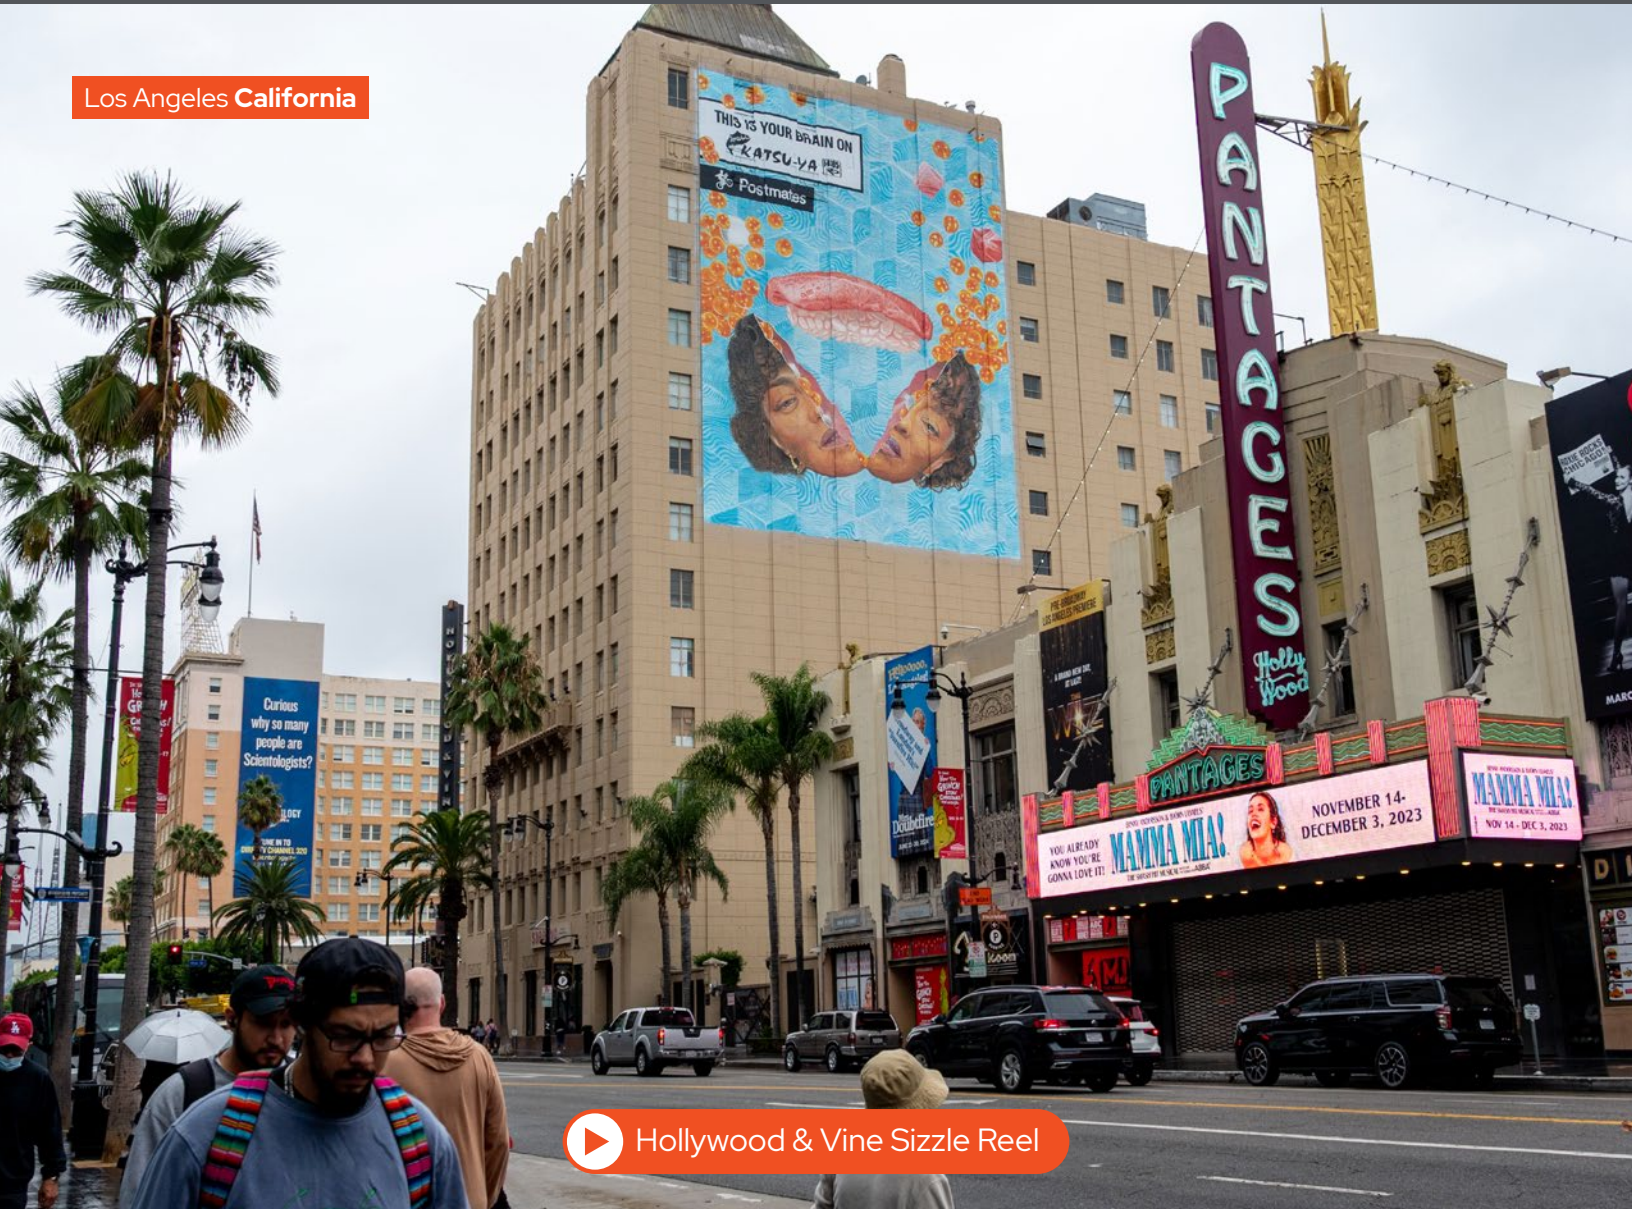

Los Angeles California

[▶ Hollywood & Vine Sizzle Reel](#)

BC UNIT ID: HV 2002
LOCATION: Hollywood & Vine
GEOPATH ID: 30776055
SIZE: 80' H X 60' W
FORMAT: Painted Wallscape
FACING: East
LAT: 34.101808
LONG: -118.326240

[Hollywood & Vine Spec Sheet](#)

DESTINATION DESCRIPTION

Located along the renowned Hollywood Walk of Fame and adjacent to both the Pantages Theatre and Capitol Records building, this historic, painted wall at Hollywood & Vine provides excellent coverage along the Boulevard and is only a few short blocks to the world-famous TCL Chinese Theatre. Due to its proximity to the music and film industries in Los Angeles, the Hollywood & Vine painted wall will be capable of targeting key influencers and other high net worth individuals.