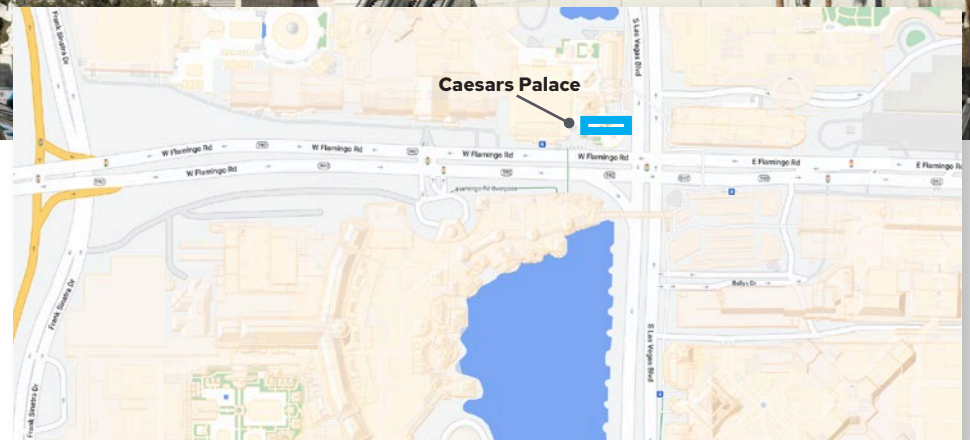

The Horseshoe

BC UNIT ID: Caesars Palace
LOCATION: S Las Vegas Blvd & W Flamingo
GEOGRAPHIC ID: TBD
SIZE: 135' H x 52.5' W
FORMAT: Double Sided Digital plus Digital Medallion
FACING: North & South
LAT: 36.1152528
LONG: -115.1732335

DESTINATION DESCRIPTION

Caesars Palace rises as a dominating digital landmark on the world-famous Las Vegas Strip, capturing the attention of both northbound and southbound traffic. Located at the legendary Caesars Palace, this double-sided digital spectacular delivers over 18,000 square feet of high-impact advertising canvas. Positioned at the heart of one of the most recognized luxury and entertainment destinations in the world, Caesars Palace introduces a new icon to the Strip, uniting an iconic legacy with cutting-edge digital storytelling. Unique to Caesars Palace is the inclusion of a 20-foot in diameter digital medallion that works seamlessly with the advertising content below. **Hours of Operation: 24 Hours/Day**