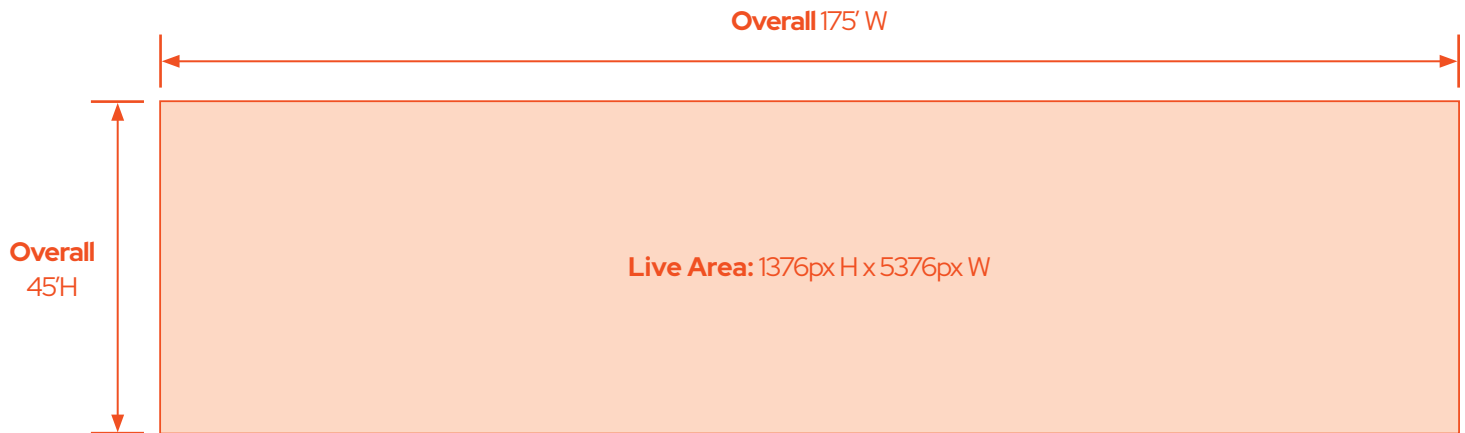

Las Vegas Nevada

*Schematic not built to scale.

Content & File Format Specifications

Final Content Size: 1376px H x 5376px W

Live Area: 1376px H x 5376px W

Resolution: (1.0) px @ 72 dpi

Color Mode: RGB

Copy Length: :15-seconds; 30 FPS