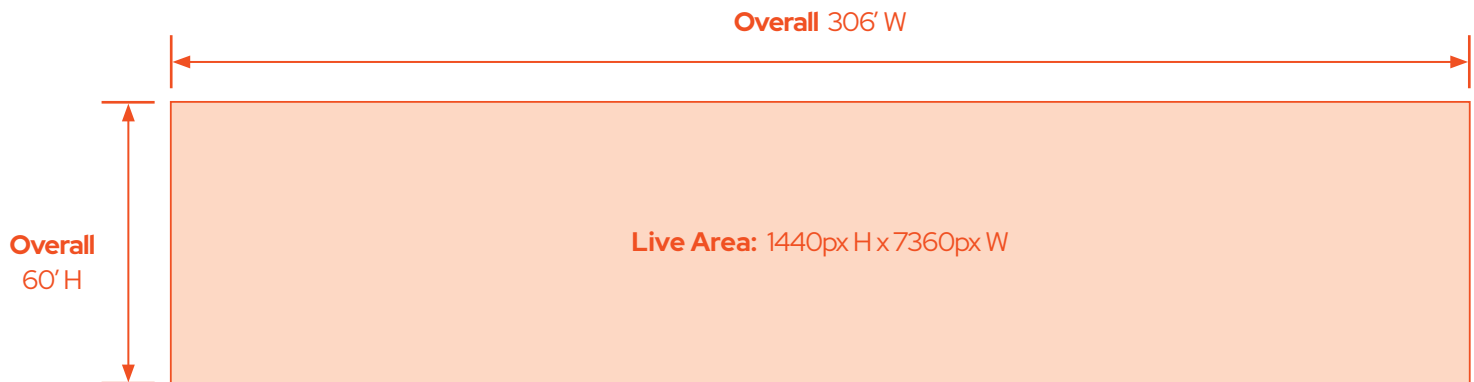

Las Vegas Nevada

*Schematic not built to scale.

Due to the curvature of the LED on the left side, full-screen layouts should employ an 840px margin on the left side for all pertinent (message) type to avoid inadvertent cropping at optimum viewing angles. Incidental text and background elements can live anywhere on the LED.

Content & File Format Specifications

Final Content Size: 1440px H x 7360px W

Live Area: 1440px H x 7360px W

Resolution: (1.0) px @ 72 dpi

Color Mode: RGB

Copy Length: :15-seconds; 30 FPS

Audio: Not supported