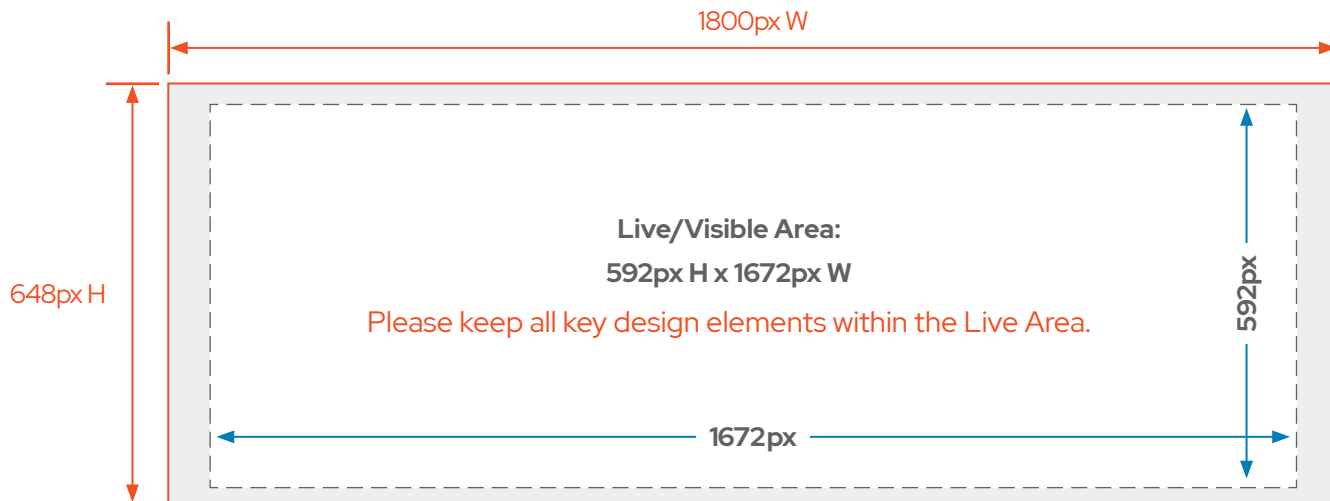

Philadelphia Pennsylvania

Universal Sizing Template

Please Note: The East Market Digital Domination is a network of four digital screens of varying sizes. These file specifications allow the creation of a single layout to correctly fit all four screens. Please keep all key design elements, text and images within the Live Area to avoid any important content from getting cut off.

*Should your brand require borders around the perimeter of the displays, please contact US Digital Operations for support.

Content Specifications

Final Content Size: 648px high x 1800px wide
Live Area: 592px high x 1672px wide
Allow at least 10px margin for design elements and text
Resolution: (1.0) px @ 72 dpi
Color Mode: RGB
Copy Length: 15 seconds; 30 frames per second
Audio: Not supported
Static Artwork: .jpg (max), baseline (standard)
Motion Artwork: .mp4 (H.264 codec)