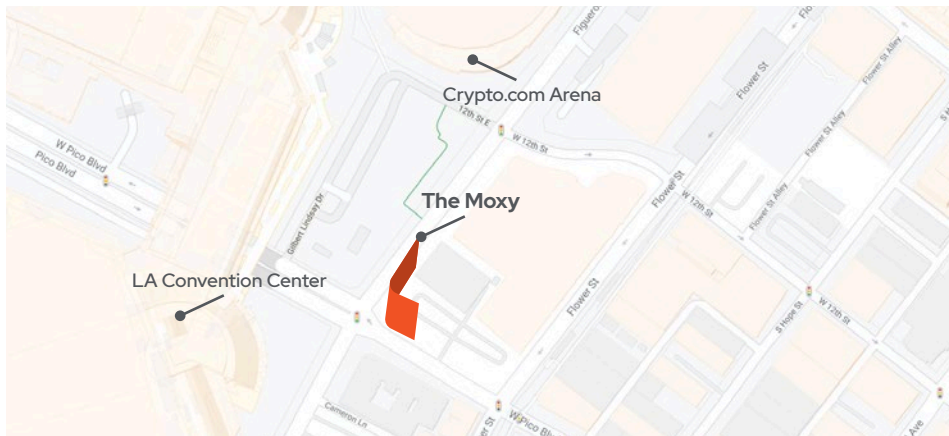

Los Angeles California

[▶ The Moxy Sizzle Reel](#)

BC UNIT ID: The Moxy
LOCATION: Figueroa St and W Pico Blvd
GEOPATH ID: 31033771
SIZE: 50' H x 300' W
FORMAT: Digital, Illuminated
FACING: West & South
LAT: 34.0407
LONG: -118.26789

[The Moxy Spec Sheet](#)

DESTINATION DESCRIPTION

Directly across from the Crypto.com Arena (formerly the STAPLES Center) and the Los Angeles Convention Center, Branded Cities' impactful full-motion digital and spectacular signage at The Moxy Hotel is the first that audiences see as they enter Downtown Los Angeles from the heavily trafficked I-10 and I-110 Freeways. Unlike other digital out-of-home units in direct proximity that have category exclusions due to existing Crypto.com partnerships, this large-format and full-motion video display is free of any advertising restrictions.