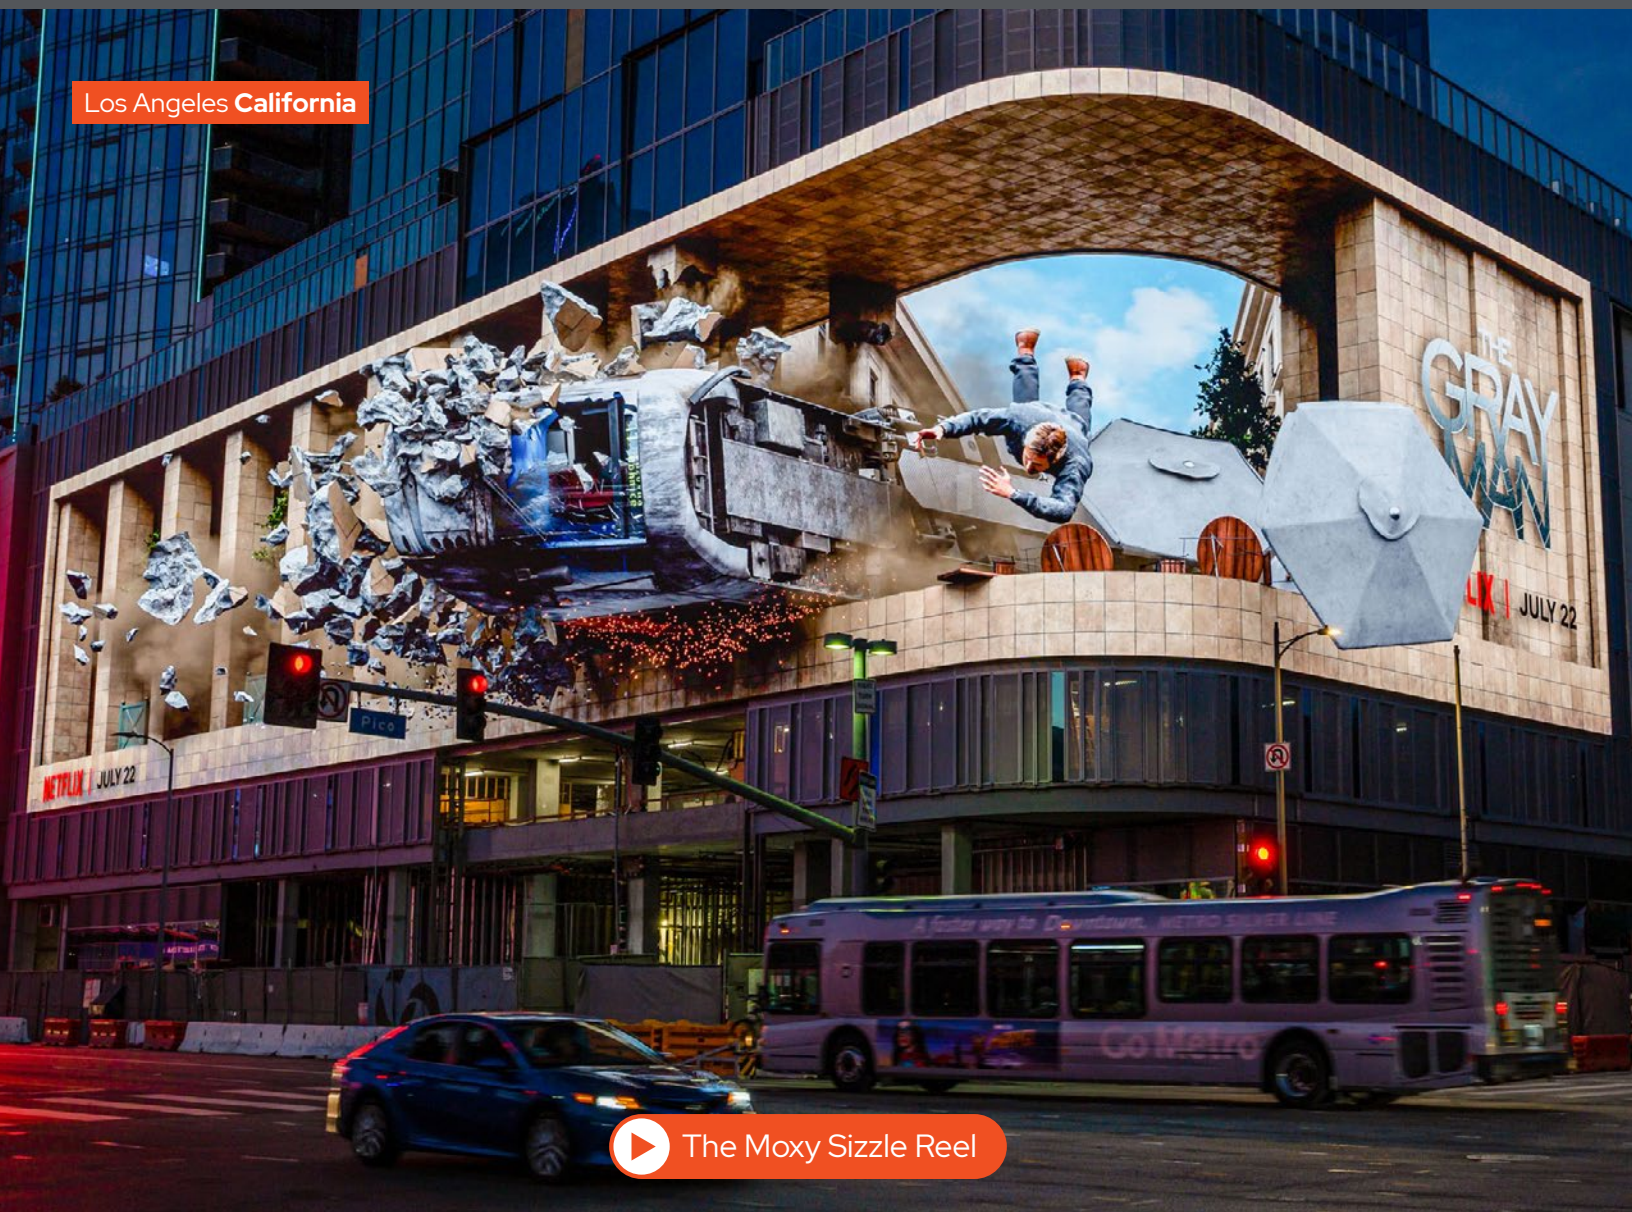

Los Angeles California

[▶ The Moxy Sizzle Reel](#)

BC UNIT ID: The Moxy
LOCATION: Figueroa St and W Pico Blvd
GEOPATH ID: 31033771
SIZE: 50' H x 300' W
FORMAT: Digital, Illuminated
FACING: West & South
LAT: 34.0407
LONG: -118.26789

[The Moxy Spec Sheet](#)

DESTINATION DESCRIPTION

Directly across from the Crypto.com Arena (formerly the STAPLES Center) and the Los Angeles Convention Center, Branded Cities' impactful full-motion digital and spectacular signage at The Moxy Hotel is the first that audiences see as they enter Downtown Los Angeles from the heavily trafficked I-10 and I-110 Freeways. Unlike other digital out-of-home units in direct proximity that have category exclusions due to existing Crypto.com partnerships, this large-format and full-motion video display is free of any advertising restrictions.