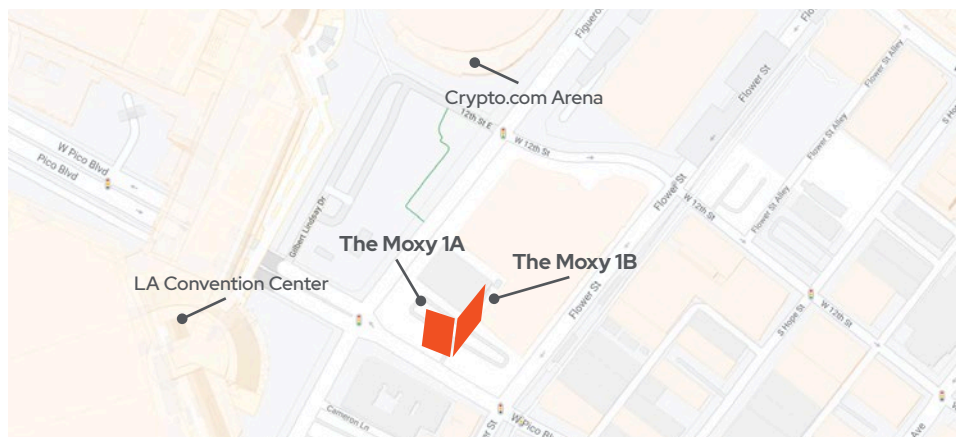

Los Angeles California

**BC UNIT ID:** The Moxy 1A & 1B

**LOCATION:** Figueroa St and W Pico Blvd

**GEOPATH ID:** tbd

**SIZE: 1A:** 52' H x 51' W

**1B:** 52' H x 90' W

**FORMAT:** Static, Illuminated

**FACING:** East & South

**LAT:** 34.0407

**LONG:** -118.26789

[The Moxy Static Spec Sheet](#)

## DESTINATION DESCRIPTION

Directly across from the Crypto.com Arena (formerly the STAPLES Center) and the Los Angeles Convention Center, Branded Cities' impactful full-motion digital and spectacular signage at The Moxy Hotel is the first that audiences see as they enter Downtown Los Angeles from the heavily trafficked I-10 and I-110 Freeways. Unlike other digital out-of-home units in direct proximity that have category exclusions due to existing Crypto.com partnerships, this large-format and full-motion video display is free of any advertising restrictions.