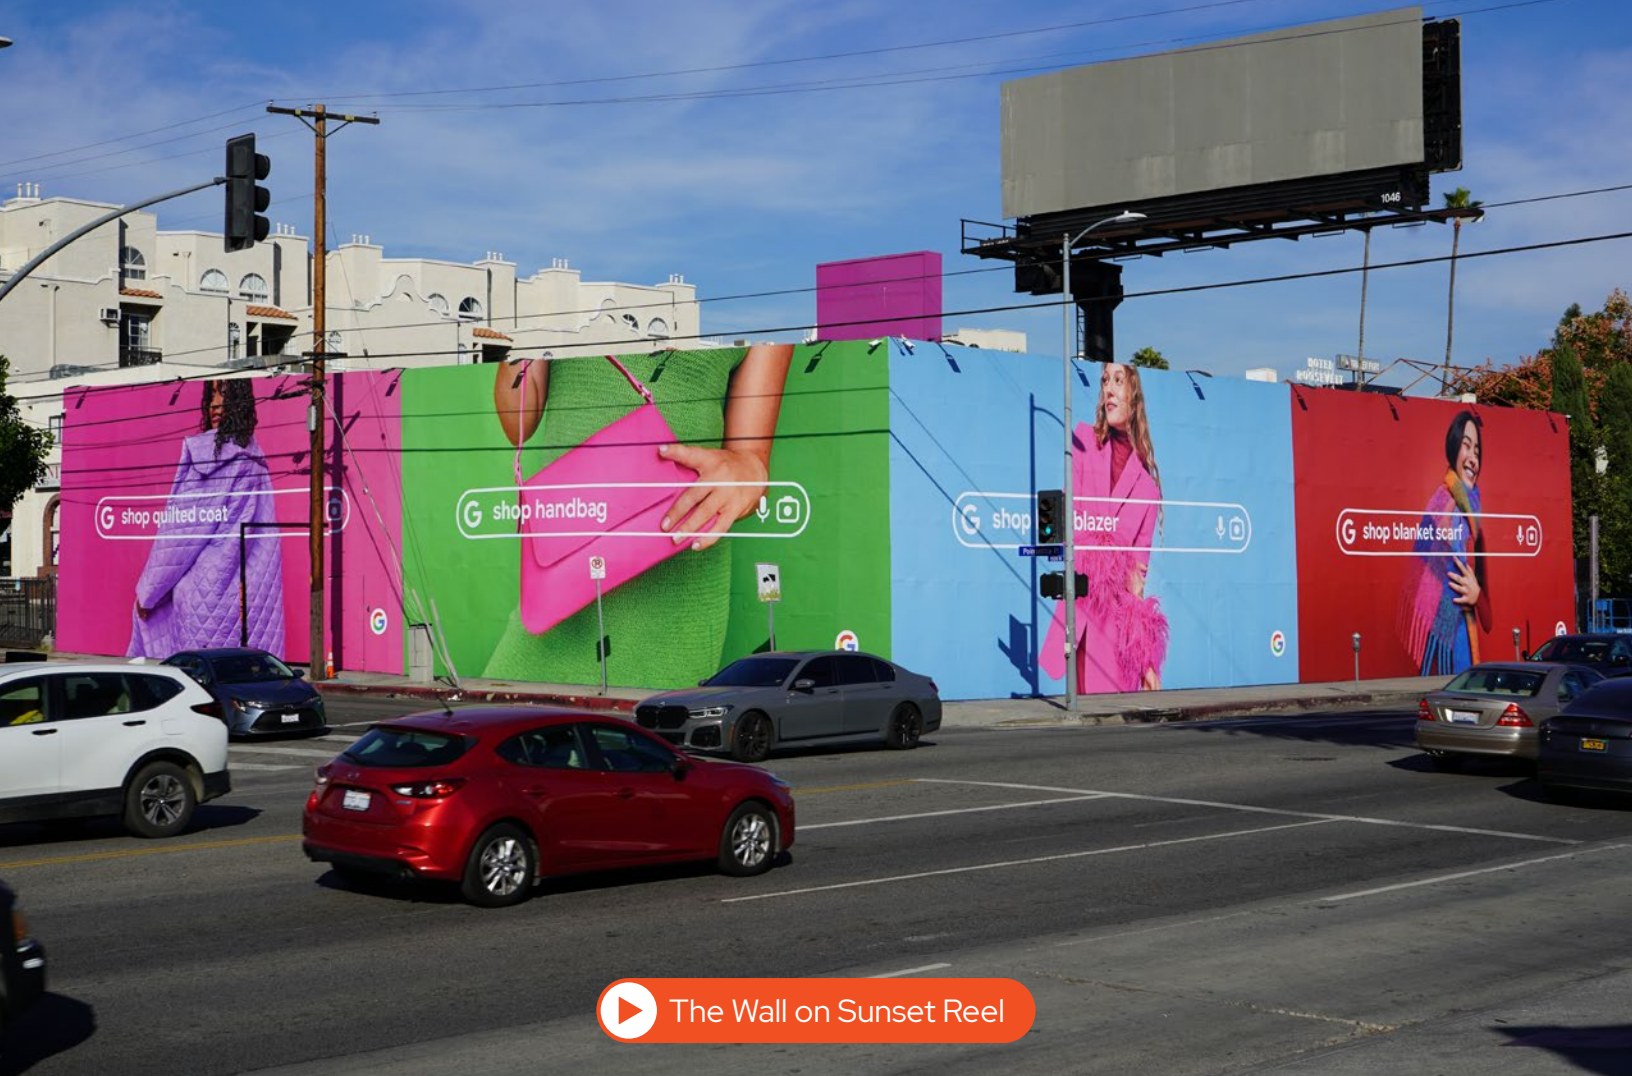

Los Angeles California

[▶ The Wall on Sunset Reel](#)

BC UNIT ID: The Wall
LOCATION: Sunset Blvd and
 N Pointsettia Place
GEOPATH ID: 50442710/50396290
SIZE: 24' h x 200' w
FORMAT: Wallscape, Illuminated
FACING: West & South
LAT: 34.098279
LONG: -118.34779

[The Wall on Sunset Spec Sheet](#)

DESTINATION DESCRIPTION

This massive 4,800 square foot super-sized wall on the famed Sunset Strip is one of the largest of its kind in Los Angeles. Key for targeting upscale and trendy audiences, significant traffic on Sunset Boulevard leads to extended viewing.