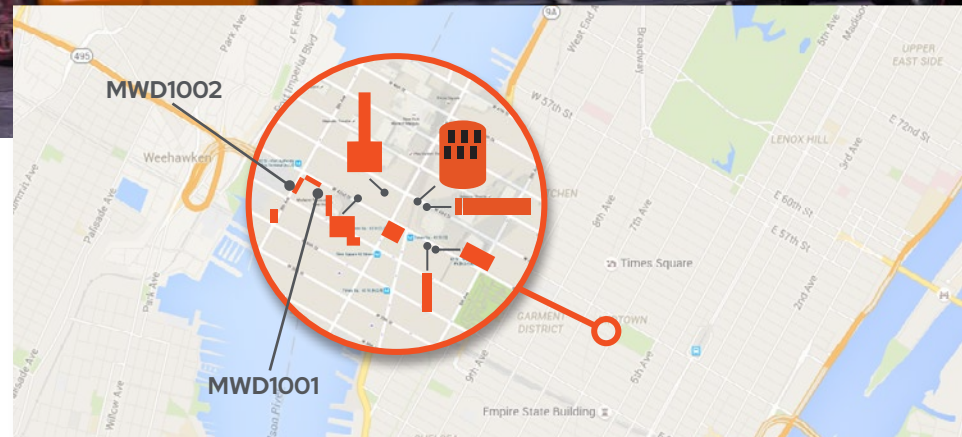

 Midtown West Digitals Sizzle Reel

[Click here to download Midtown West Digitals Spec Sheet](#)

**BC UNIT ID:** MWD1001 & MWD1002  
**LOCATION:** 42nd St & 8th Ave  
**GEOGRAPHIC ID:** 30816709 & 30816711  
**SIZE:** 20' H X 60' W (With 8' Return)  
**FORMAT:** Full-Motion Digital  
**FACING:** Northeast & Northwest  
**LAT:** 40.75706  
**LONG:** -73.98967

## DESTINATION DESCRIPTION

Positioned directly across from the Port Authority Terminal, the Midtown West Digitals will be at the start and end point of over 225,000 commuters' daily travels into and out of Manhattan. Additionally, the Midtown West Digitals are capable of targeting key retail along the 42nd Street Commuter Corridor, which links Grand Central Terminal to the Port Authority Terminal.