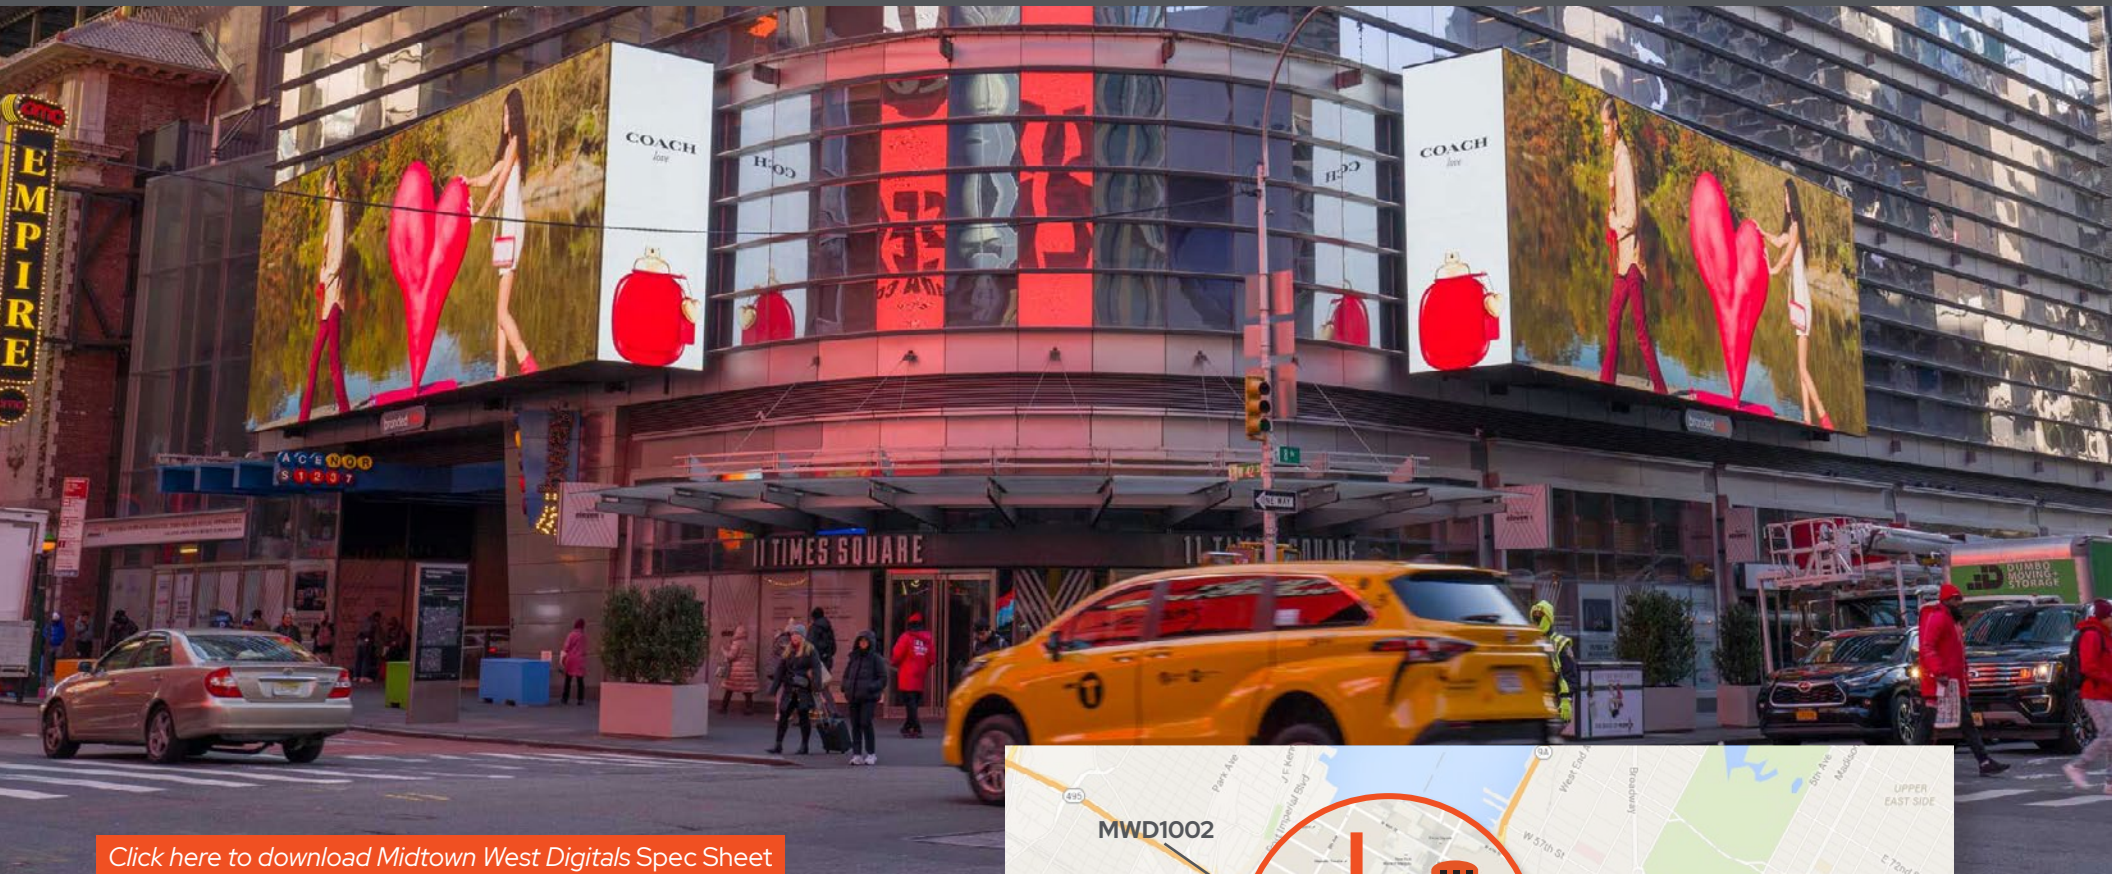

 Midtown West Digitals Sizzle Reel

[Click here to download Midtown West Digitals Spec Sheet](#)

**BC UNIT ID:** MWD1001 & MWD1002  
**LOCATION:** 42nd St & 8th Ave  
**GEOGRAPHIC ID:** 30816709 & 30816711  
**SIZE:** 20' H X 60' W (With 8' Return)  
**FORMAT:** Full-Motion Digital  
**FACING:** Northeast & Northwest  
**LAT:** 40.75706  
**LONG:** -73.98967

## DESTINATION DESCRIPTION

Positioned directly across from the Port Authority Terminal, the Midtown West Digitals will be at the start and end point of over 225,000 commuters' daily travels into and out of Manhattan. Additionally, the Midtown West Digitals are capable of targeting key retail along the 42nd Street Commuter Corridor, which links Grand Central Terminal to the Port Authority Terminal.