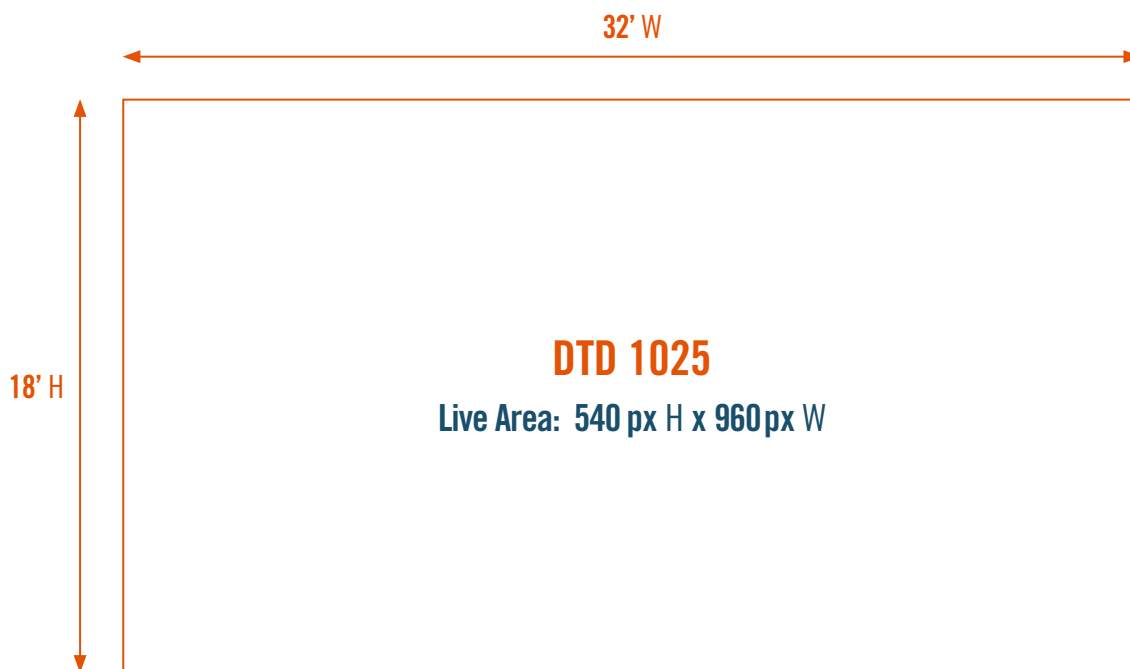

Content & File Format Specifications

Document Size: 462px H x 1100px W

Live Area: 462px H x 1100px W

Resolution: (1.0) px @ 72 dpi

Color Mode: RGB

Copy Length: 15 seconds; 30 frames per second

Audio: Not supported

traffic@brandedcities.com

Content & File Format Specifications

Document Size: 360px H x 456px W

Live Area: 360px H x 456px W

Resolution: (1.0) px @ 72 dpi

Color Mode: RGB

Copy Length: 15 seconds; 30 frames per second

traffic@brandedcities.com

Content & File Format Specifications

Document Size: 540px H x 960px W

Live Area: 540px H x 960px W

Resolution: (1.0) px @ 72 dpi

Color Mode: RGB

Copy Length: 15 seconds; 30 frames per second

traffic@brandedcities.com

Content & File Format Specifications

Document Size: 256px H x 880px W

Live Area: 256px H x 880px W

Resolution: (1.0) px @ 72 dpi

Color Mode: RGB

Copy Length: 15 seconds; 30 frames per second