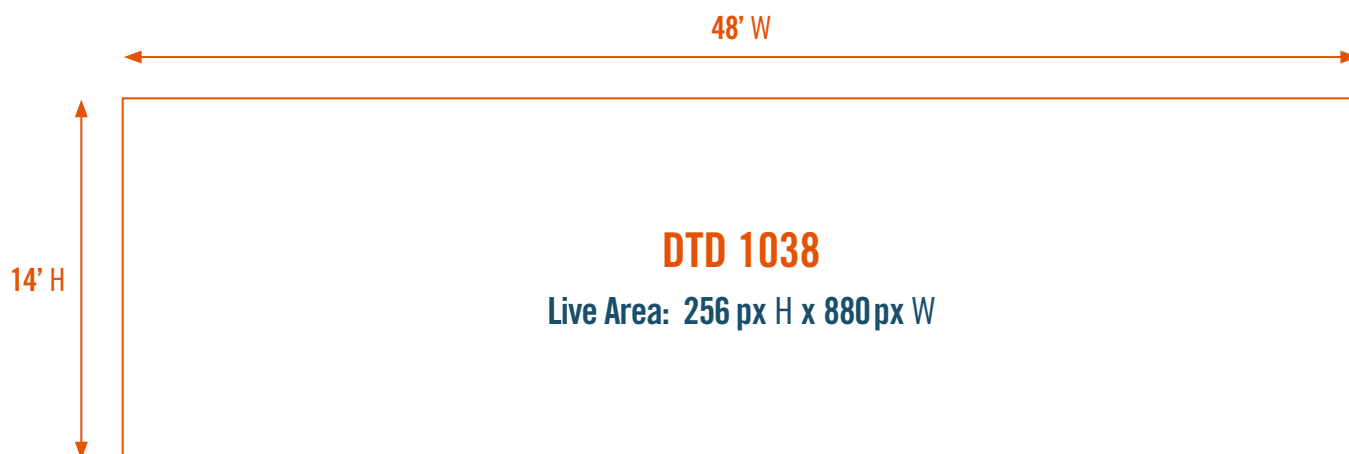

traffic@brandedcities.com

Content & File Format Specifications

Document Size: 256px H x 880px W

Live Area: 256px H x 880px W

Resolution: (1.0) px @ 72 dpi

Color Mode: RGB

Copy Length: 15 seconds; 30 frames per second