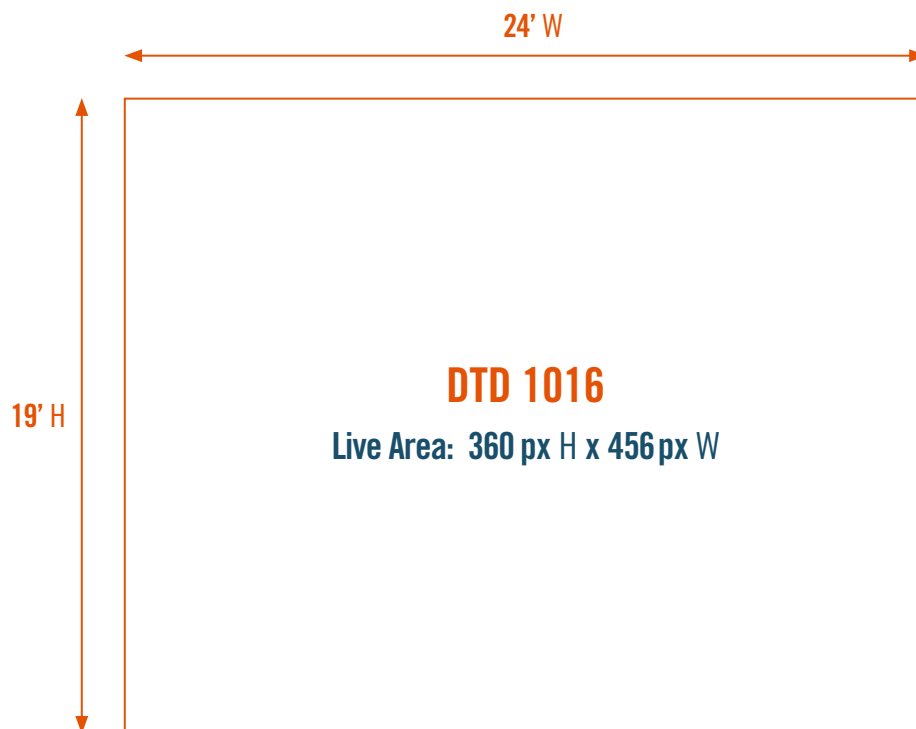

Content & File Format Specifications

Document Size: 462px H x 1100px W

Live Area: 462px H x 1100px W

Resolution: (1.0) px @ 72 dpi

Color Mode: RGB

Copy Length: 15 seconds; 30 frames per second

Audio: Not supported

traffic@brandedcities.com

Content & File Format Specifications

Document Size: 360px H x 456px W

Live Area: 360px H x 456px W

Resolution: (1.0) px @ 72 dpi

Color Mode: RGB

Copy Length: 15 seconds; 30 frames per second

traffic@brandedcities.com

Content & File Format Specifications

Document Size: 540px H x 960px W

Live Area: 540px H x 960px W

Resolution: (1.0) px @ 72 dpi

Color Mode: RGB

Copy Length: 15 seconds; 30 frames per second

traffic@brandedcities.com

Content & File Format Specifications

Document Size: 256px H x 880px W

Live Area: 256px H x 880px W

Resolution: (1.0) px @ 72 dpi

Color Mode: RGB

Copy Length: 15 seconds; 30 frames per second